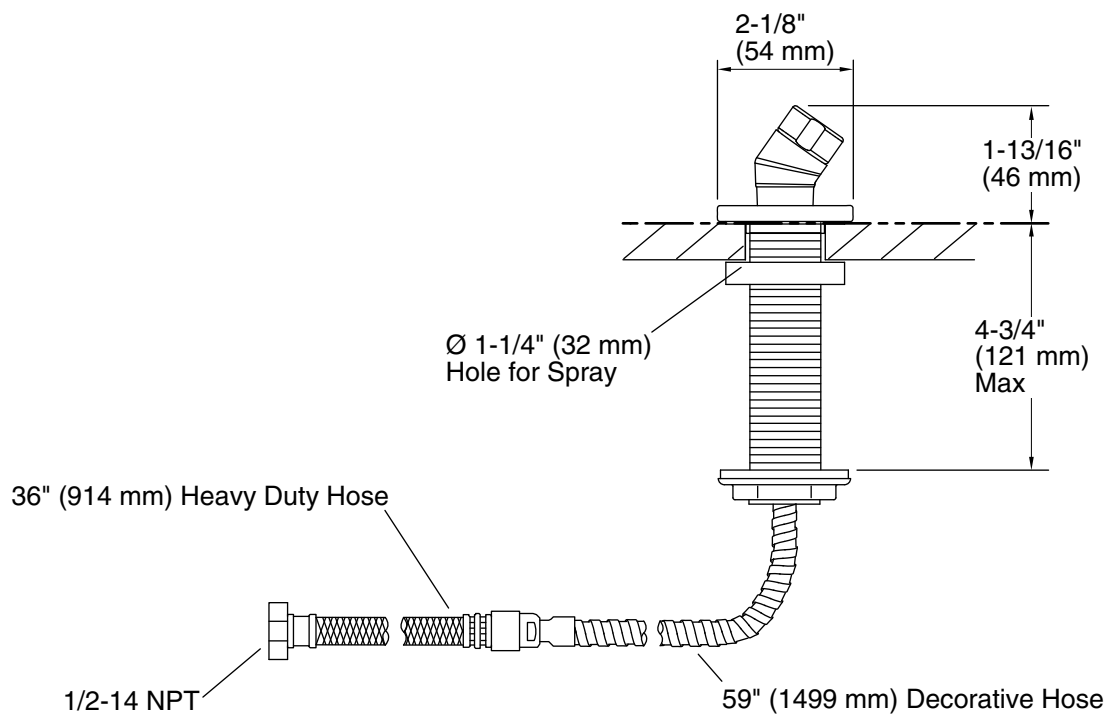

## Features

- For use with a handshower (sold separately).
- Includes Polished Chrome handshower hose.
- 2-1/8" (54 mm) x 1-13/16" (46 mm)
- Coordinates with Loure and Stance® faucets and accessories.

### Technical Information

All product dimensions are nominal.